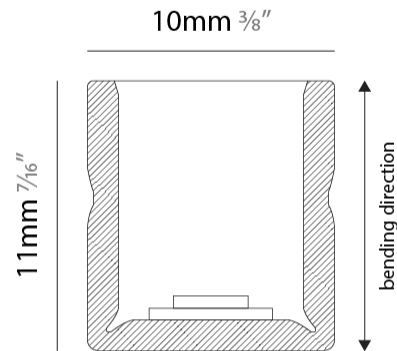

GENERAL

Series: Flexlite _____
Subseries: Flexlite Wave _____
Brand: Unonovesette _____
Division: Exterior _____
Mounting Type: Surface _____
Mounting Location: Wall _____
Subcategory: Wall Effect _____

PHYSICAL

Shape: Abstract _____
Length (mm): 1000 _____
Length (in): 39 ³/₈ _____
Width (mm): 10 _____
Width (in): 0 ³/₈ _____
Height (mm): 11 _____
Height (in): 0 ⁷/₁₆ _____
Light Distribution: Omnidirectional _____
Diffuser: Polyurethane - Opal _____
Fixture Finish: WHI _____
Fixture Material: PVC / Polyurethane _____
Cable Details: Neoprene 300mm 2x0.5 mm2 _____
Upon Request: Custom length - maximum of 5 meters _____

ELECTRICAL

Lamp Type: LED _____
Input Wattage (W): 13.57/m _____
Total Output Wattage (W): 11.21/m _____
Dimming: Non-Dimmable / 0-10V Dimming _____
Driver Included: No _____
Driver Location: Remote _____
Driver Type: Constant Voltage - Universal _____
Driver Class: Class 2 _____
Input Voltage (V): 120 - 277 _____
Output Voltage (V): 24 _____

LED

Color Temperature (°K): 2700 / 3050 / 4250 / 5100 _____
Max. Delivered Lumen (lm): 420 (3050K) _____
CRI: >85 CRI _____
Lamp Life (hrs): 100000 _____
Upon Request: Dim to Warm _____

OPTICAL

Optic°: 120° Diffused light _____

RATINGS AND CERTIFICATIONS

Certified By: Certified for North American Standards _____
IP rating: IP68 (for permanent submersion 5m) _____