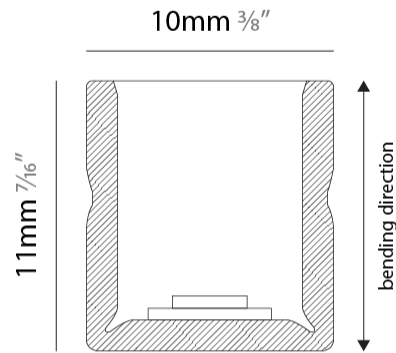

E12W0008-

base number _____
Color _____
Temperature _____

1. To build a product code in our configurator select the specify button on the base model # product page
2. To build a manual product code on this datasheet choose from the options listed below in blue font and add the suffix to the base model #

GENERAL

Series: Flexlite
Subseries: Flexlite Wave
Brand: Unonovesette
Division: Exterior
Mounting Type: Surface
Mounting Location: Wall
Subcategory: Wall Effect

PHYSICAL

Shape: Abstract
Length (mm): 1000
Length (in): 39 ³/₈
Width (mm): 10
Width (in): 0 ³/₈
Height (mm): 11
Height (in): 0 ⁷/₁₆
Light Distribution: Omnidirectional
Diffuser: Polyurethane - Opal
Fixture Finish: WHI
Fixture Material: PVC / Polyurethane
Cable Details: Neoprene 300mm 2x0.5 mm2
Upon Request: Custom length - maximum of 5 meters

ELECTRICAL

Lamp Type: LED
Input Wattage (W): 13.57/m
Total Output Wattage (W): 11.21/m
Dimming: Non-Dimmable / 0-10V Dimming
Driver Included: No
Driver Location: Remote
Driver Type: Constant Voltage - Universal
Driver Class: Class 2
Input Voltage (V): 120 - 277
Output Voltage (V): 24

LED

Color Temperature (°K): 2700 / 3050 / 4250 / 5100
Max. Delivered Lumen (lm): 420 (3050K)
CRI: >85 CRI
Lamp Life (hrs): 100000
Upon Request: Dim to Warm

OPTICAL

Optic°: 120° Diffused light

RATINGS AND CERTIFICATIONS

Certified By: Certified for North American Standards
IP rating: IP68 (for permanent submersion 5m)